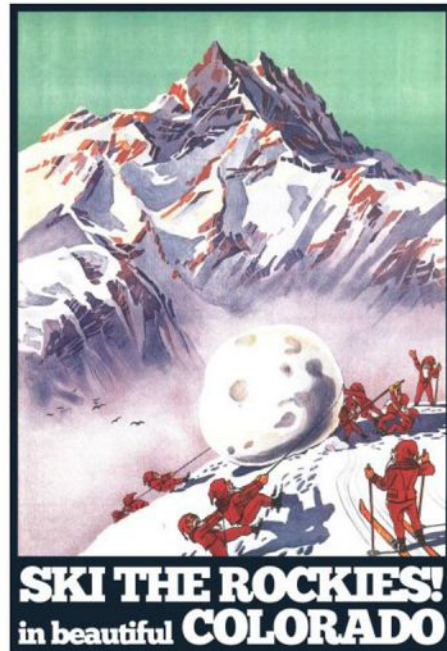

COLLECTIVE

DESIGN + FURNISHINGS

SKI THE ROCKIES IN COLORADO - 30" X 44"

SKU: KAZ-605-1

Ski the Rockies in Colorado in Matte Black Gallery Float frame. **Contact us for additional sizes and pricing.** FINISH Giclee Crackle DIMENSIONS 30" x 44" art size 31.5" x 45.5" overall